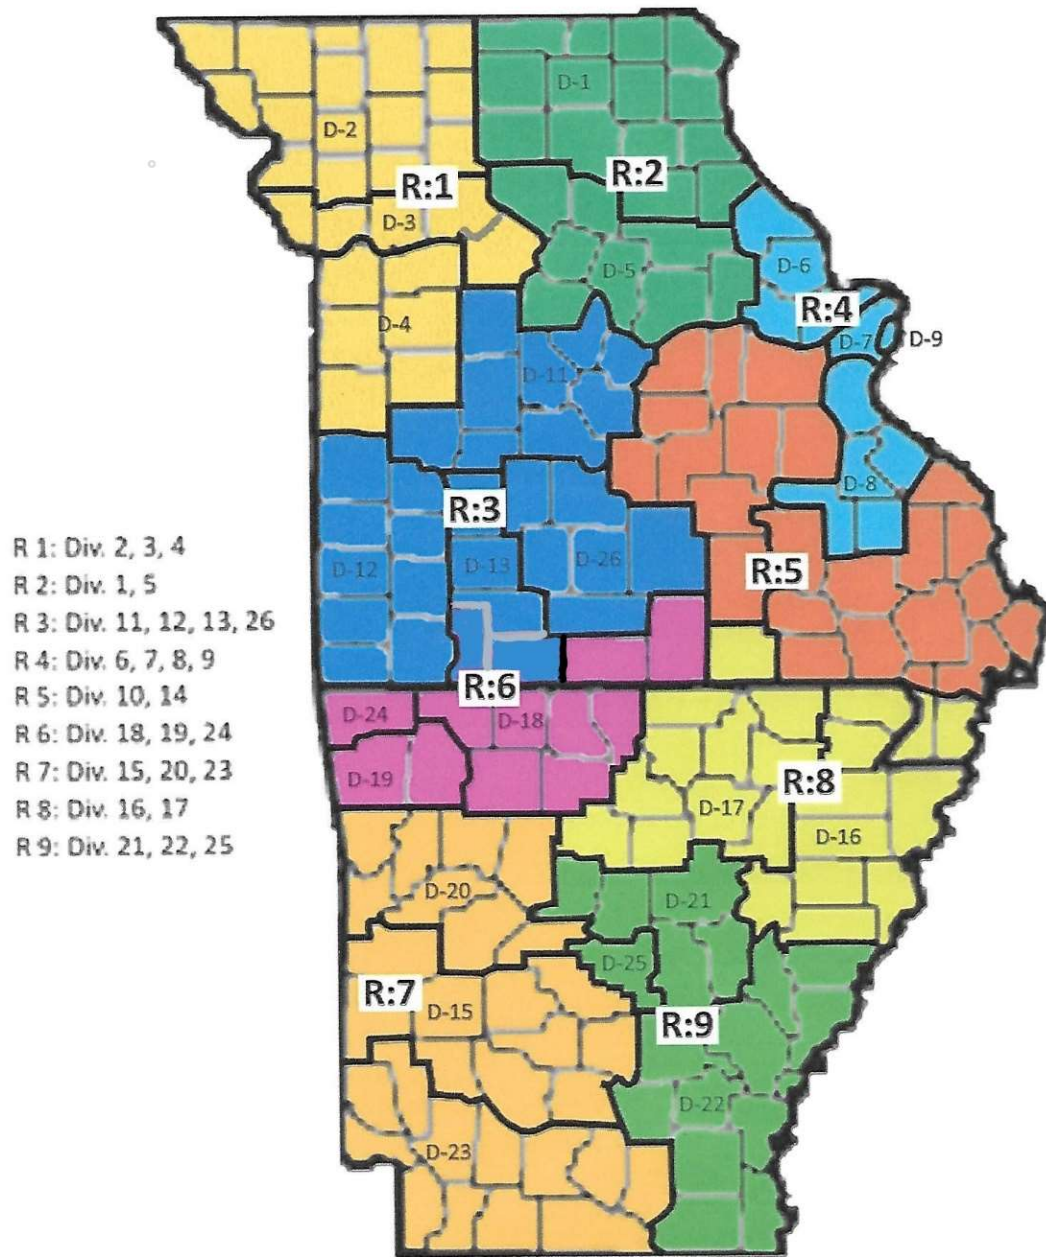

The background of the slide features a large, semi-transparent watermark of the Kiwanis International logo. The logo is circular with a laurel wreath border. Inside the wreath, the word "KIWANIS" is written in an arc at the top, and "INTERNATIONAL" is written in an arc at the bottom. In the center of the logo is a stylized figure of a person with arms raised, standing on a pedestal.

First Club Organized in St. Louis,
Missouri

Missouri District of Kiwanis
International Formed

Second Club in Missouri Organized
in Kansas City, Missouri

Kansas Combined With Missouri to
Form the Missouri-Kansas District

HISTORY OF THE MISSOURI-ARKANSAS DISTRICT

HISTORY OF THE MISSOURI-ARKANSAS DISTRICT (CONTINUED)

Did you know.....

- ▶ The Missouri Arkansas District has a written history of the district. You can generally find a copy around the district.
- ▶ There is a history museum in Harrison, AR

DISTRICT ORGANIZATION

- ▶ Nine Regions
- ▶ Twenty Six Divisions

MISSOURI-ARKANSAS DISTRICT of
KIWANIS INTERNATIONAL
- DIVISION BOUNDARIES -

DISTRICT OFFICERS

- ▶ Governor
- ▶ Governor-Elect
- ▶ Immediate Past Governor
- ▶ Secretary
- ▶ Treasurer
- ▶ Region Trustees (9)
- ▶ Division Lt. Governors (26)