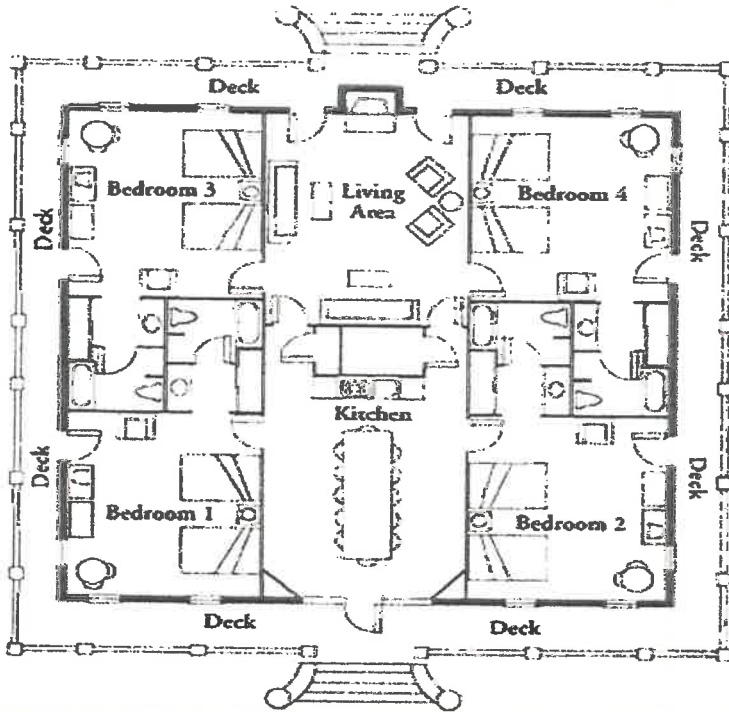

Please assign a room below by placing a name on the lines provided:

Bedroom One

Bedroom Two

Bedroom Three

Bedroom Four

Suite

If you are requesting the living area, conference space and kitchen area, please indicate below.

Also, please indicate if any/all members of your party sharing the Manor House are to have access to this section.

Request for the middle section of the Manor House:

Yes

No

If yes, which bedrooms will have access:

All

BR Three

BR One

BR Four

BR Two

Each of the three Manor Houses have two floors with four bedrooms, living room and kitchen.

Each of the 440 sq. foot bedrooms have 2 queen beds, private bathrooms, and a private outside entrance.