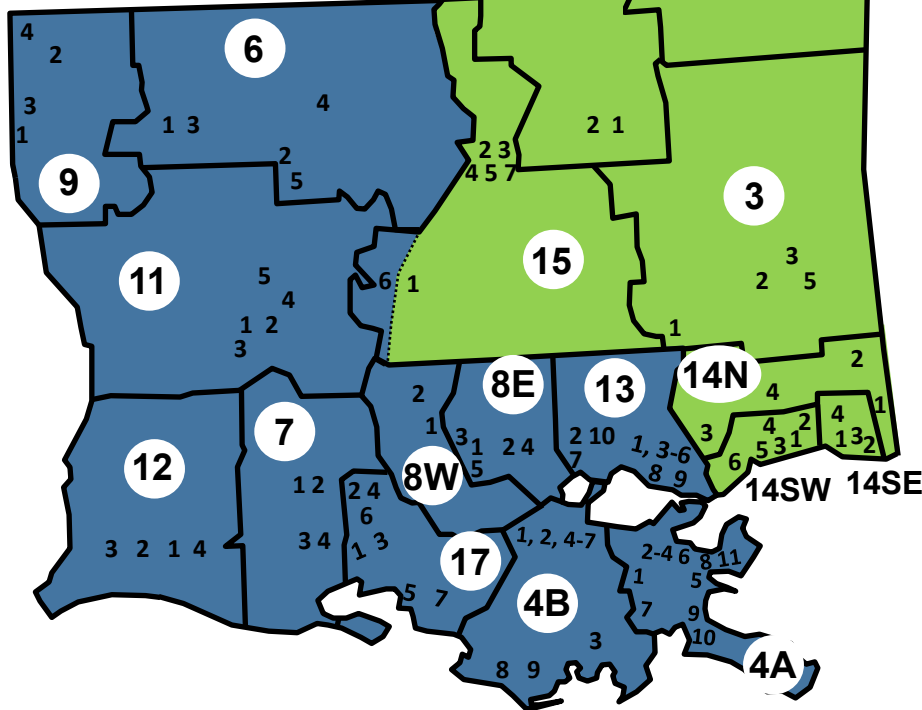

DIVISION 1A: (1) Fulton Independent, (2) Obion County Central High School, (3) South Fulton High School, (4) Union City High School, (5) Westview High School

DIVISION 1C: (1) Briarcrest High School, (2) Collierville High School, (3) Evangelical Christian School, (4) Houston High School, (5) Millington Central High School, (6) Munford High School, (7) St. Agnes Academy, (8) White Station High School

DIVISION 2: (1) Brandon High School, (2) Pearl High School

DIVISION 3: (1) Columbia Academy High School, (2) Laurel Christian School, (3) Northeast Jones High School, (4) South Jones High School, (5) West Jones High School

DIVISION 4A: (1) Academy of Our Lady, (2) Benjamin Franklin High School, (3) Brother Martin High School, (4) Chalmette High School, (5) Edna Karr High School, (6) Mt. Carmel Academy, (7) Patrick F. Taylor Academy, (8) St Mary's Academy, (9) Thomas Jefferson Academy, (10) West Jefferson High School, (11) Willow High School