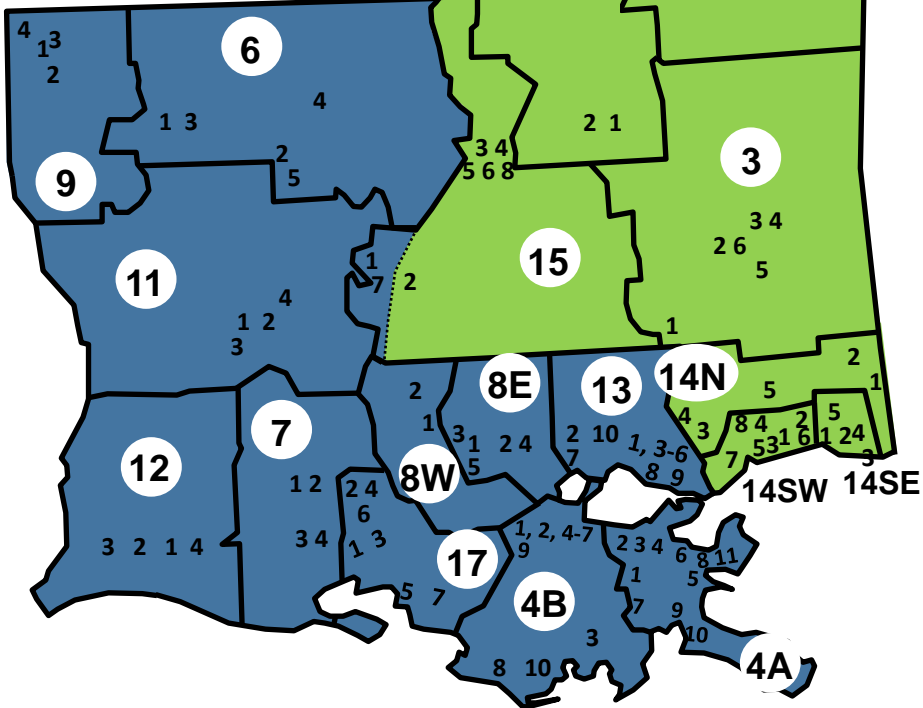

DIVISION 1A: (1) Fulton Independent, (2) Obion County Central High School, (3) South Fulton High School, (4) Union City High School, (5) Westview High School

DIVISION 1C: (1) Briarcrest High School, (2) Collierville High School, (3) Evangelical Christian School, (4) Houston High School, (5) Millington Central High School, (6) Munford High School, (7) Overton High School, (8) St. Agnes Academy, (9) White Station High School

DIVISION 2: (1) Brandon High School, (2) Pearl High School

DIVISION 3: (1) Columbia Academy High School, (2) Laurel Christian School, (3) Laurel High School, (4) Northeast Jones High School, (5) South Jones High School, (6) West Jones High School

DIVISION 4A: (1) Academy of Our Lady, (2) Benjamin Franklin High School, (3) Brother Martin High School, (4) Chalmette High School, (5) Edna Karr High School, (6) Mt. Carmel Academy, (7) Patrick F. Taylor Academy, (8) St. Mary's Academy, (9) Thomas Jefferson Academy, (10) West Jefferson High School, (11) Willow High School

DIVISION 15: (1) Adams County Christian School, (2) Cathedral High School, (3) Porters Chapel Academy, (4) River City Early College, (5) St. Aloysius High School, (6) Vicksburg High School, (7) Vidalia High School, (8) Warren Central High School