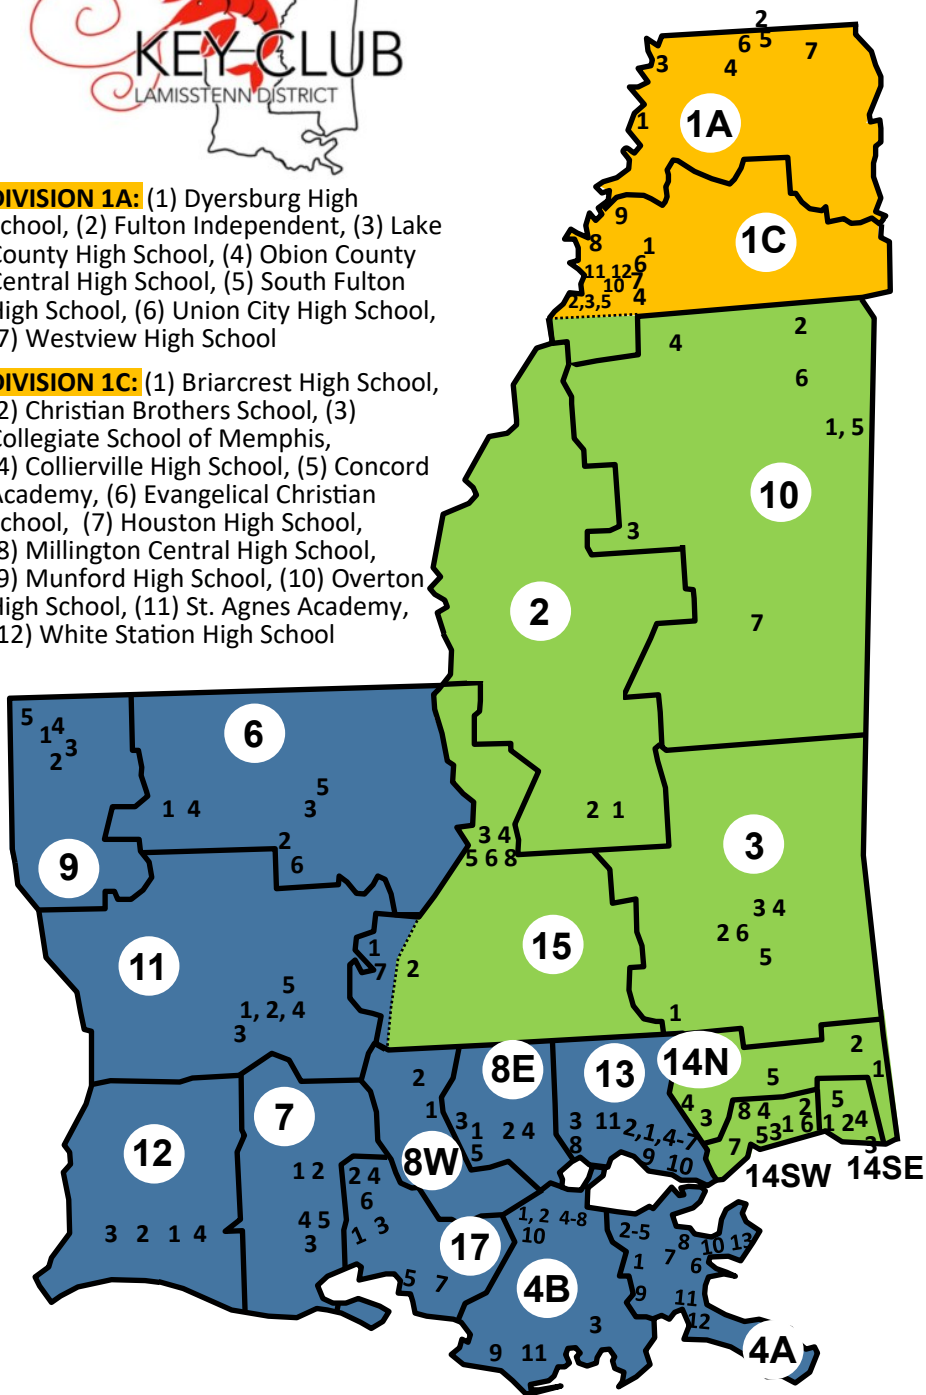

DIVISION 1A: (1) Dyersburg High School, (2) Fulton Independent, (3) Lake County High School, (4) Obion County Central High School, (5) South Fulton High School, (6) Union City High School, (7) Westview High School

DIVISION 1C: (1) Briarcrest High School, (2) Christian Brothers School, (3) Collegiate School of Memphis, (4) Collierville High School, (5) Concord Academy, (6) Evangelical Christian School, (7) Houston High School, (8) Millington Central High School, (9) Munford High School, (10) Overton High School, (11) St. Agnes Academy, (12) White Station High School

DIVISION 2: (1) Brandon High School, (2) Pearl High School

DIVISION 3: (1) Columbia Academy High School, (2) Laurel Christian School, (3) Laurel High School, (4) Northeast Jones High School, (5) South Jones High School, (6) West Jones High School

DIVISION 15: (1) Adams County Christian School, (2) Cathedral High School, (3) Porters Chapel Academy, (4) River City Early College, (5) St. Aloysius High School, (6) Vicksburg High School, (7) Vidalia High School, (8) Warren Central High School